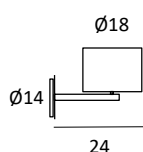

2126-1

Pantalla · Lampshade · Abat-Jour · Baumwoll-Schirm

- ☐ blanco · white · blanc · weiß
- ☒ rojo · red · rouge · rot
- ☐ negro · black · noir · schwarz

2121's

Material: metal (estructura) y tela chintz (pantalla) · Acabados: níquel satinado o blanco (metal) · **2121-3** (suspensión): Florón Ø14cm · 3xE27 LED 12W · Regulador incorporado · **2130-3** (plafón): 3xE27 LED 12W · Difusor de cristal · Florón Ø14cm · **2126-1** (applique): 1xG9 8W · Placa Ø13,5cm · Bombilla no incluida

Material: steel (structure) and fabric chintz (shade) · Finishes: satin nickel or white (steel) · **2121-3** (suspension): Canopy Ø14cm · 3xE27 LED 12W · Dimmer · **2130-3** (ceiling): 3xE27 LED 12W · Glass diffuser · Canopy Ø14cm · **2126-1** (wall): 1xG9 LED 8W · Wall plate Ø13,5cm · Bulb not included

Matériau: métal (structure) et tissu chintz (abat-jour) · Finitions: nickel satiné ou blanc (métal) · **2121-3** (suspension): 3xE27 LED 12W · Dimmer · Baldaquin Ø14cm · **2130-3** (plafond): 3xE27 LED 12W · Diffuseur en verre · Baldaquin Ø14cm · **2126-1** (mur): 1xG9 LED 8W · Baldaquin Ø13,5cm · Livrée sans ampoule

Metallstruktur · Oberfläche: Nickel satiniert oder weiß · **2121-3** (pendel): 3xE27 LED 12W · Dimmer · Baldachin Ø14cm · **2130-3** (decke): 3xE27 LED 12W · Kristallglas-Diffusor · Baldachin Ø14cm · **2126-1** (wand): 1xG9 LED 8W · Baldachin Ø13,5cm · Lieferung ohne Leuchtmittel